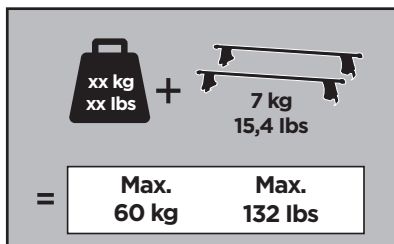

ISO 11154-E

141819

C.20160309
519-1819-02

Bring your life
thule.com