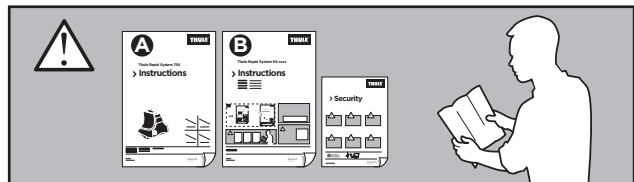

Thule Rapid System Kit 1819

> Instructions

AUDI A4, 4-dr Sedan, 16-

ISO 11154-E

141819

C.20160309
519-1819-02

Bring your life
thule.com

191 x2