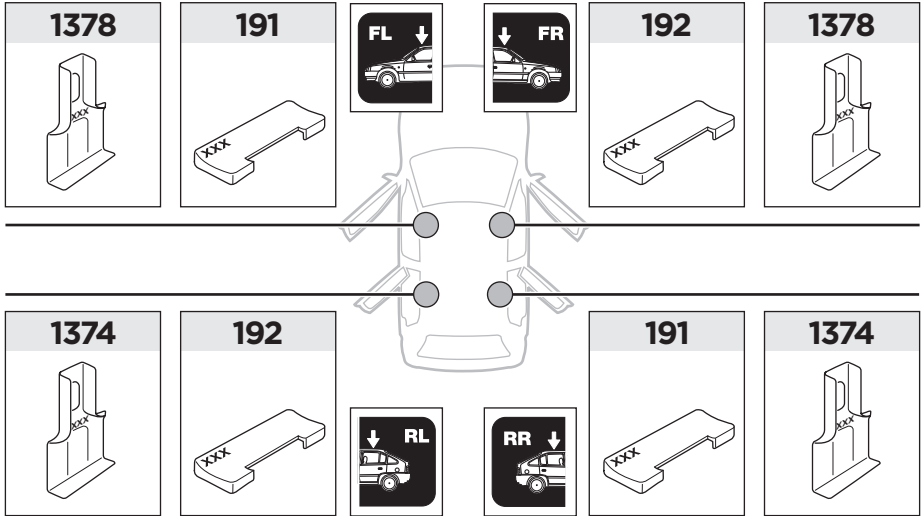

1374 x2

192 x2

1378 x2

x1

x1

50993

x2

1

	X (scale)	X (mm)	X (inch)
AUDI A4, 4-dr Sedan, 16-	1006	35,5	39 ⁵ / ₈

	Y (scale)	Y (mm)	Y (inch)
AUDI A4, 4-dr Sedan, 16-	981	33	38 ⁵ / ₈

2

AUDI A4, 4-dr Sedan, 16-

3

	W (mm)	Z (mm)	W (inch)	Z (inch)
AUDI A4, 4-dr Sedan, 16-	220	830	8 ⁵ / ₈	32 ⁵ / ₈